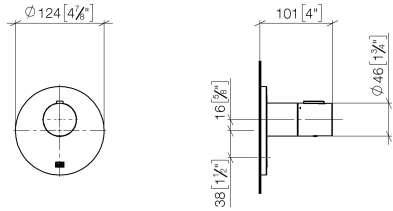

Required miscellaneous

xGRID Installation track 555 mm 12 360 970 90

xTOOL Concealed thermostat without volume control 3/4"

36 503 979

mm [inches]

xTOOL Concealed thermostat without volume control 3/4"

36 503 979