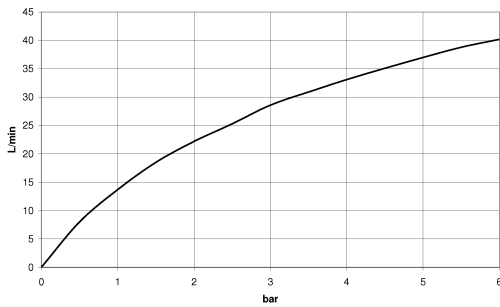

Flow rate chart