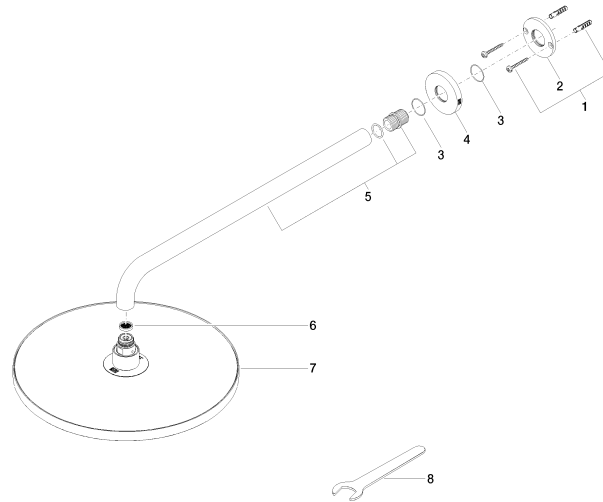

Rain shower with wall fixing 300 mm

28 679 970

- 450 mm projection
- rain shower Ø 300 mm
- rain flow
- rosette Ø 60 mm
- 1/2" connection
- with anti-scale system
- quick clearing
- WRAS: 1707033
- This product can help a building to meet requirements of Green Building Rating Systems, e.g. LEED®, BREEAM®, DGNB

Recommended miscellaneous

Concealed wall elbow

35 085 970 90

- min. recess depth 90 mm
- max. recess depth 163 mm

Rain shower with wall fixing 300 mm

28 679 970

mm [inches]

Flow rate chart

Rain shower with wall fixing 300 mm

28 679 970

Spare parts list

No.	Item Number	Name	Quantity used	Delivery time
1	04 30 31 032 00 90	fixing set	1	2
2	09 17 20 120 90	holder	1	2
3	09 14 10 150 90	seal	2	2
4	09 27 97 015-99	rosette	1	30
5	90 11 03 070 00-99	pipe	1	30
6	09 23 01 075 90	insert	1	2
7	04 12 05 091 00-99	shower	1	30
8	09 30 09 069 90	key	1	2

Hand shower set with integrated shower holder

27 802 660

- normal flow
- with anti-scale system
- 3/8" shower outlet
- metal shower hose 1250mm with integrated anti-twist protection
- rosette Ø 60 mm
- 1/2" connection
- WRAS: 1912049