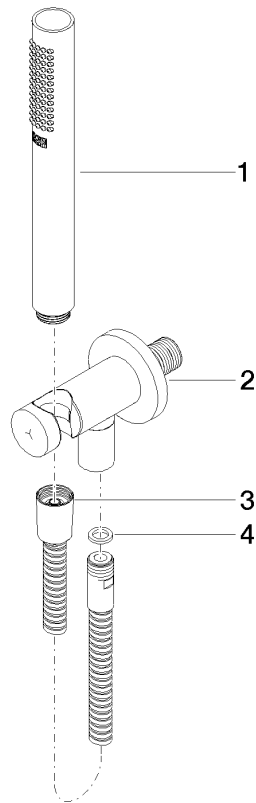

Hand shower set with integrated shower holder

27 802 660

- normal flow
- with anti-scale system
- 3/8" shower outlet
- metal shower hose 1250mm with integrated anti-twist protection
- rosette Ø 60 mm
- 1/2" connection
- WRAS: 1912049

27 802 660

mm [inches]

Flow rate chart

Hand shower set with integrated shower holder

27 802 660

Spare parts list

No.	Item Number	Name	Quantity used	Delivery time
1	28 019 979-99	Hand shower	1	30
2	28 490 660-99	Wall elbow with integrated shower holder	1	30
3	90 30 02 072 00-99	Metal shower hose 1/2" x 3/8" x 1250 mm	1	30
4	09 14 20 026 90	seal	1	2

Wall valve clockwise closing 1/2"

36 607 892

- rosette Ø 55 mm
- head part with cut-to-length spindle and sleeve

	Brushed Dark Platinum	36 607 892-99
	Chrome	36 607 892-00
	Brushed Platinum	36 607 892-06
	Platinum	36 607 892-08
	Matte White	36 607 892-10
	Dark Chrome	36 607 892-19
	Brushed Durabronze (23kt Gold)	36 607 892-28
	Matte Black	36 607 892-33
	Brushed Champagne (22kt Gold)	36 607 892-46
	Champagne (22kt Gold)	36 607 892-47
	Brushed Chrome	36 607 892-93

36 607 892

Spare parts list

No.	Item Number	Name	Quantity used	Delivery time
1	90 90 03 143 00 90	top	1	2
2	09 23 30 023 90	nut	1	2
3	90 21 02 108 00 90	disc	1	2
4	09 27 89 108-99	rosette	1	30
5	09 31 11 007 90	pin	1	2
6	09 14 15 020 90	ring	1	2
7	09 24 05 002 90	nipple	1	2
8	09 29 06 022 90	spindle	1	2
9	09 14 10 060 90	seal	1	2
10	90 12 12 002 00 90	fixing cap	1	2
11	09 21 02 144-99	sleeve	1	30
12	04 20 89 010 00-99	handle	1	60
13	09 30 30 075 90	screw	1	2
14	09 30 11 029 90	disc	1	2
15	90 12 12 007 00-99	base	1	30
16	09 20 89 010-99	handle	1	30