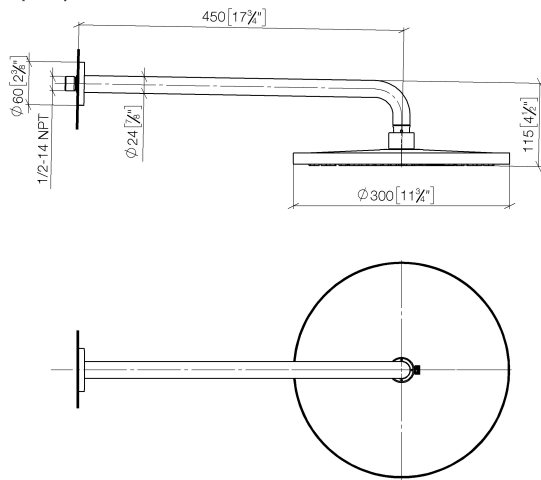

Rain shower with wall fixing 300 mm

28 679 970

- 450 mm projection
- rain shower Ø 300 mm
- rain flow
- rosette Ø 60 mm
- 1/2" connection
- with anti-scale system
- quick clearing
- WRAS: 1707033
- This product can help a building to meet requirements of Green Building Rating Systems, e.g. LEED®, BREEAM®, DGNB

Recommended miscellaneous

Concealed wall elbow

35 085 970 90

- min. recess depth 90 mm
- max. recess depth 163 mm

Rain shower with wall fixing 300 mm

28 679 970

mm [inches]

Flow rate chart

Rain shower with wall fixing 300 mm

28 679 970

Spare parts list

No.	Item Number	Name	Quantity used	Delivery time
1	04 30 31 032 00 90	fixing set	1	2
2	09 17 20 120 90	holder	1	2
3	09 14 10 150 90	seal	2	2
4	09 27 97 015-99	rosette	1	30
5	90 11 03 070 00-99	pipe	1	30
6	09 23 01 075 90	insert	1	2
7	04 12 05 091 00-99	shower	1	30
8	09 30 09 069 90	key	1	2

Hand shower set with integrated shower holder

27 802 660

- normal flow
- with anti-scale system
- 3/8" shower outlet
- metal shower hose 1250mm with integrated anti-twist protection
- rosette Ø 60 mm
- 1/2" connection
- WRAS: 1912049