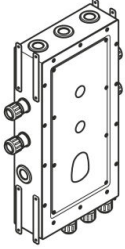

#Error

Flow rate chart

xTOOL Concealed thermostat module with 2 valves

#Error

Spare parts list

No.	Item Number	Name	Quantity used	Delivery time
1	90 23 01 091 00 90	set	8	2
2	90 23 01 045 00 90	back-flow preventer	2	2
3	04 21 34 077 00 90	nipple	2	2
4	09 14 10 098 90	seal	2	2
5	90 12 12 218 00 90	base	1	2
6	04 31 20 100 00 90	plug	1	2
7	09 14 10 111 90	seal	1	2
8	09 30 30 112 90	screw	4	2
9	04 21 02 174 00 90	cap	1	60
10	04 14 03 073 02 90	gasket kit	1	60
11	04 31 20 006 00 90	plug	2	2
12	09 21 02 173 90	cap	2	2
13	09 14 10 009 90	seal	1	2
14	09 31 20 003 90	plug	4	2
15	04 30 31 054 00 90	fixing set	2	2

Drybox Thermostat module with 2 valves

#Error

- Dimensions 300 x 600 x 108 mm
- brushed stainless steel cover
- stainless steel casing
- Overflow is part of the scope of delivery.

Drybox Thermostat module with 2 valves