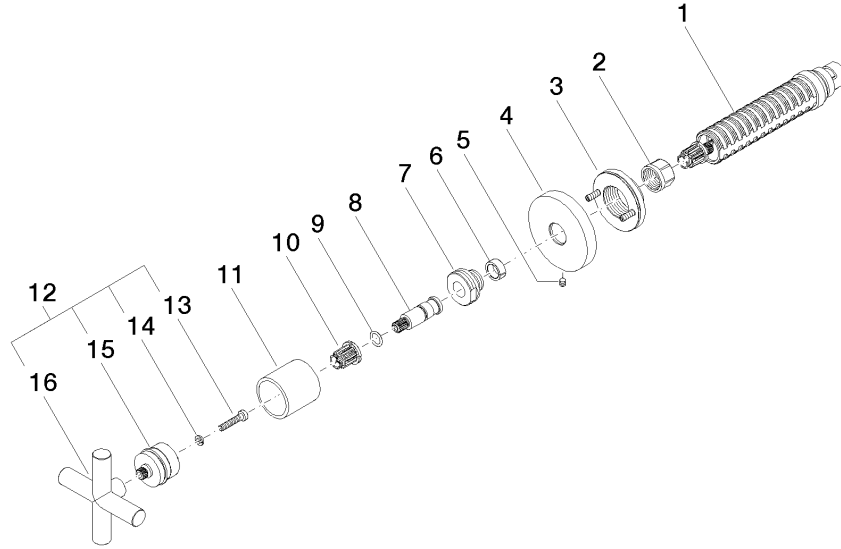

Hand shower set with integrated shower holder

27 802 660

- normal flow
- with anti-scale system
- 3/8" shower outlet
- metal shower hose 1250mm with integrated anti-twist protection
- rosette Ø 60 mm
- 1/2" connection
- WRAS: 1912049

27 802 660

mm [inches]

Flow rate chart

Hand shower set with integrated shower holder

27 802 660

Spare parts list

No.	Item Number	Name	Quantity used	Delivery time
1	28 019 979-99	Hand shower	1	30
2	28 490 660-99	Wall elbow with integrated shower holder	1	30
3	90 30 02 072 00-99	Metal shower hose 1/2" x 3/8" x 1250 mm	1	30
4	09 14 20 026 90	seal	1	2

Required miscellaneous

Wall valve 1/2"

35 607 970 90

- min. recess depth 85 mm
- max. recess depth 145 mm

Wall valve clockwise closing 1/2"

36 607 892

mm [inches]

Wall valve clockwise closing 1/2"

36 607 892

Spare parts list

No.	Item Number	Name	Quantity used	Delivery time
1	90 90 03 143 00 90	top	1	2
2	09 23 30 023 90	nut	1	2
3	90 21 02 108 00 90	disc	1	2
4	09 27 89 108-99	rosette	1	30
5	09 31 11 007 90	pin	1	2
6	09 14 15 020 90	ring	1	2
7	09 24 05 002 90	nipple	1	2
8	09 29 06 022 90	spindle	1	2
9	09 14 10 060 90	seal	1	2
10	90 12 12 002 00 90	fixing cap	1	2
11	09 21 02 144-99	sleeve	1	30
12	04 20 89 010 00-99	handle	1	60
13	09 30 30 075 90	screw	1	2
14	09 30 11 029 90	disc	1	2
15	90 12 12 007 00-99	base	1	30
16	09 20 89 010-99	handle	1	30