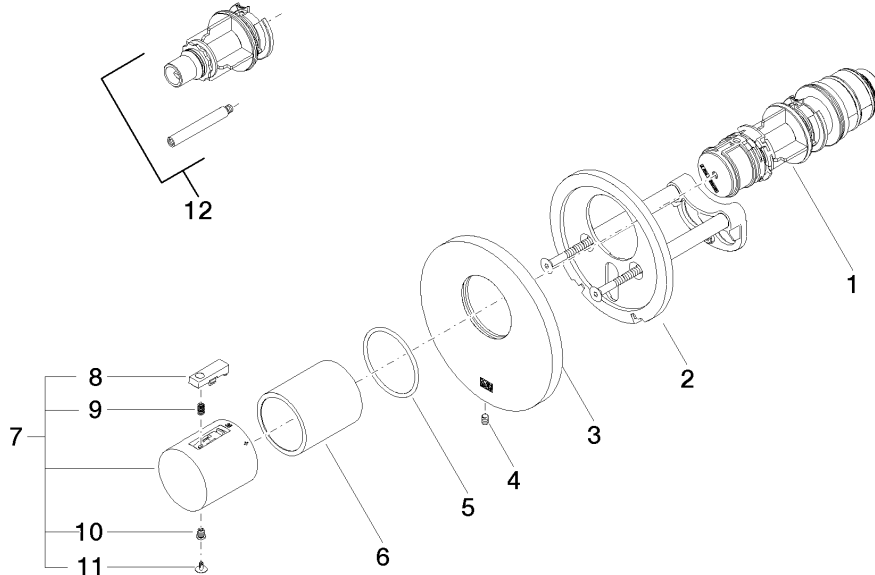

Hand shower set with integrated shower holder

27 802 660

- normal flow
- with anti-scale system
- 3/8" shower outlet
- metal shower hose 1250mm with integrated anti-twist protection
- rosette Ø 60 mm
- 1/2" connection
- WRAS: 1912049

Required miscellaneous

xGRID Installation track 555 mm 12 360 970 90

xTOOL Concealed thermostat without volume control 3/4"

36 503 979

mm [inches]

xTOOL Concealed thermostat without volume control 3/4"

36 503 979

Spare parts list

No.	Item Number	Name	Quantity used	Delivery time
1	90 15 02 065 00 90	cartridge	1	2
2	90 11 01 196 00 90	base	1	2
3	09 11 02 537-99	cover	1	30
4	09 31 11 048 90	pin	1	2
5	09 14 10 049 90	seal	1	2
6	09 21 02 112-99	sleeve	1	30
7	90 17 33 004 00-99	handle	1	30
8	90 21 33 010 00-13	handle	1	2
9	90 16 02 027 00 90	spring	1	2
10	09 30 30 136 90	screw	1	2
11	09 31 20 049-13	plug	1	30
12	12 178 970 90	Extension 46 mm	1	2