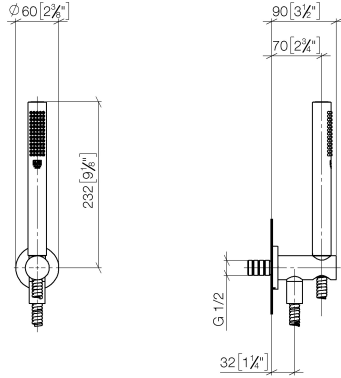

Hand shower set with integrated shower holder

27 802 660

- normal flow
- with anti-scale system
- 3/8" shower outlet
- metal shower hose 1250mm with integrated anti-twist protection
- rosette Ø 60 mm
- 1/2" connection
- WRAS: 1912049

Hand shower set with integrated shower holder

27 802 660

Recommended miscellaneous

Concealed wall elbow

- min. recess depth 90 mm
- max. recess depth 163 mm

35 085 970 90

Hand shower set with integrated shower holder

27 802 660

mm [inches]

Flow rate chart

Hand shower set with integrated shower holder

27 802 660

Spare parts list

No.	Item Number	Name	Quantity used	Delivery time
1	28 019 979-99	Hand shower	1	30
2	28 490 660-99	Wall elbow with integrated shower holder	1	30
3	90 30 02 072 00-99	Metal shower hose 1/2" x 3/8" x 1250 mm	1	30
4	09 14 20 026 90	seal	1	2

Wall valve clockwise closing 1/2"

36 607 892

- rosette Ø 55 mm
- head part with cut-to-length spindle and sleeve

	Brushed Dark Platinum	36 607 892-99
	Chrome	36 607 892-00
	Brushed Platinum	36 607 892-06
	Platinum	36 607 892-08
	Matte White	36 607 892-10
	Dark Chrome	36 607 892-19
	Brushed Durabronze (23kt Gold)	36 607 892-28
	Matte Black	36 607 892-33
	Brushed Champagne (22kt Gold)	36 607 892-46
	Champagne (22kt Gold)	36 607 892-47
	Brushed Chrome	36 607 892-93