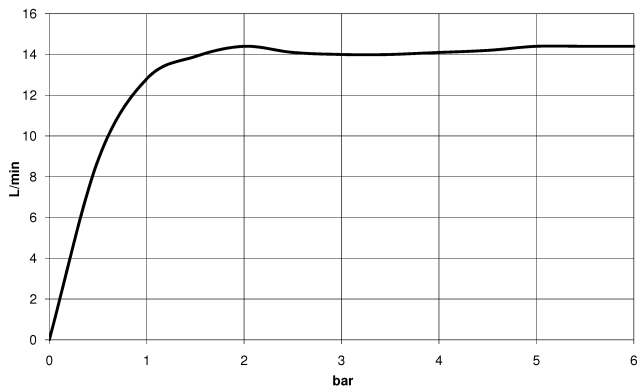

Hand shower set with integrated shower holder

27 802 660

Recommended miscellaneous

Concealed wall elbow

- min. recess depth 90 mm
- max. recess depth 163 mm

35 085 970 90

Hand shower set with integrated shower holder

27 802 660

mm [inches]

Flow rate chart

Hand shower set with integrated shower holder

27 802 660

Spare parts list

No.	Item Number	Name	Quantity used	Delivery time
1	28 019 979-99	Hand shower	1	30
2	28 490 660-99	Wall elbow with integrated shower holder	1	30
3	90 30 02 072 00-99	Metal shower hose 1/2" x 3/8" x 1250 mm	1	30
4	09 14 20 026 90	seal	1	2