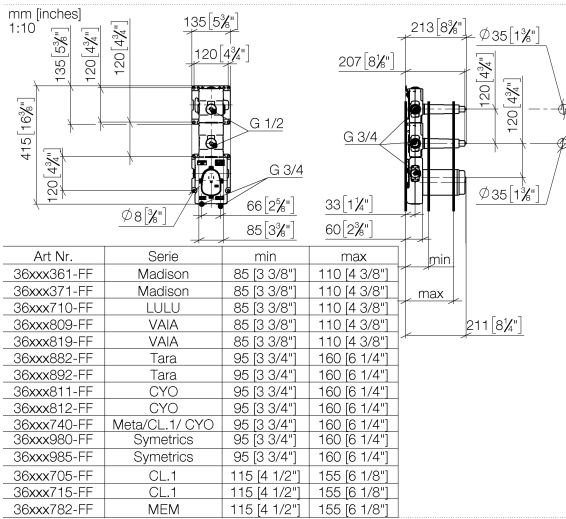

Hand shower set with integrated shower holder

27 802 660

- normal flow
- with anti-scale system
- 3/8" shower outlet
- metal shower hose 1250mm with integrated anti-twist protection
- rosette Ø 60 mm
- 1/2" connection
- WRAS: 1912049

Recommended miscellaneous

xGRID Attachment set for integrating in the dry wall construction 12 340 970 90

Required miscellaneous

xGRID Installation track 555 mm 12 360 970 90

xTOOL Concealed thermostat module with 2 valves

#Error

Flow rate chart

xTOOL Concealed thermostat module with 2 valves

#Error

Spare parts list

No.	Item Number	Name	Quantity used	Delivery time
1	90 23 01 091 00 90	set	8	2
2	90 23 01 045 00 90	back-flow preventer	2	2
3	04 21 34 077 00 90	nipple	2	2
4	09 14 10 098 90	seal	2	2
5	90 12 12 218 00 90	base	1	2
6	04 31 20 100 00 90	plug	1	2
7	09 14 10 111 90	seal	1	2
8	09 30 30 112 90	screw	4	2
9	04 21 02 174 00 90	cap	1	60
10	04 14 03 073 02 90	gasket kit	1	60
11	04 31 20 006 00 90	plug	2	2
12	09 21 02 173 90	cap	2	2
13	09 14 10 009 90	seal	1	2
14	09 31 20 003 90	plug	4	2
15	04 30 31 054 00 90	fixing set	2	2

Drybox Thermostat module with 2 valves

#Error

- Dimensions 300 x 600 x 108 mm
- brushed stainless steel cover
- stainless steel casing
- Overflow is part of the scope of delivery.

Drybox Thermostat module with 2 valves