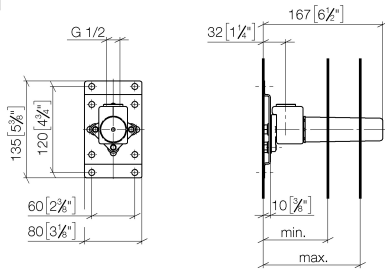

Rain shower with wall fixing 300 mm

28 679 970

- 450 mm projection
- rain shower Ø 300 mm
- rain flow
- rosette Ø 60 mm
- 1/2" connection
- with anti-scale system
- quick clearing
- WRAS: 1707033
- This product can help a building to meet requirements of Green Building Rating Systems, e.g. LEED®, BREEAM®, DGNB

Hand shower set with integrated shower holder

27 802 660

- normal flow
- with anti-scale system
- 3/8" shower outlet
- metal shower hose 1250mm with integrated anti-twist protection
- rosette Ø 60 mm
- 1/2" connection
- WRAS: 1912049

27 802 660

mm [inches]

Flow rate chart

Hand shower set with integrated shower holder

27 802 660

Spare parts list

No.	Item Number	Name	Quantity used	Delivery time
1	28 019 979-99	Hand shower	1	30
2	28 490 660-99	Wall elbow with integrated shower holder	1	30
3	90 30 02 072 00-99	Metal shower hose 1/2" x 3/8" x 1250 mm	1	30
4	09 14 20 026 90	seal	1	2

Recommended miscellaneous

Leak protection 1/2"

12 010 970 90

Concealed wall elbow

#Error

mm [inches]

	min	max
CL. 1	90 [3 1/2"]	163 [6 3/8"]
CL. 2	68 [2 5/8"]	135 [5 3/8"]
Domicil	90 [3 1/2"]	163 [6 3/8"]
Gentle	90 [3 1/2"]	163 [6 3/8"]
IMO	90 [3 1/2"]	163 [6 3/8"]
Lissé	90 [3 1/2"]	163 [6 3/8"]
MEM	90 [3 1/2"]	163 [6 3/8"]
Symetrics	90 [3 1/2"]	163 [6 3/8"]
Vaia	90 [3 1/2"]	163 [6 3/8"]