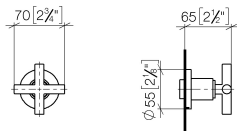

27 802 660

mm [inches]

Flow rate chart

Hand shower set with integrated shower holder

27 802 660

Spare parts list

No.	Item Number	Name	Quantity used	Delivery time
1	28 019 979-99	Hand shower	1	30
2	28 490 660-99	Wall elbow with integrated shower holder	1	30
3	90 30 02 072 00-99	Metal shower hose 1/2" x 3/8" x 1250 mm	1	30
4	09 14 20 026 90	seal	1	2

Required miscellaneous

Wall valve 1/2"

35 607 970 90

- min. recess depth 85 mm
- max. recess depth 145 mm

Wall valve clockwise closing 1/2"

36 607 892

mm [inches]

Wall valve clockwise closing 1/2"