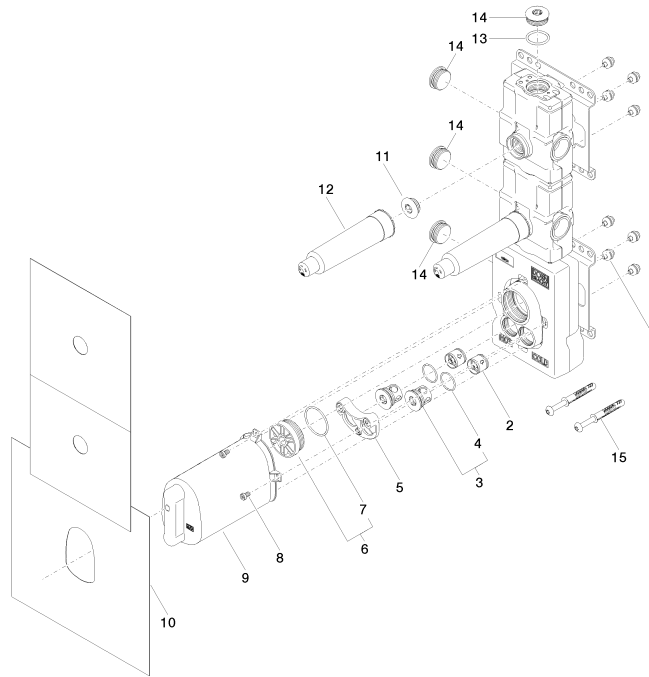

Hand shower set with integrated shower holder

27 802 660

- normal flow
- with anti-scale system
- 3/8" shower outlet
- metal shower hose 1250mm with integrated anti-twist protection
- rosette Ø 60 mm
- 1/2" connection
- WRAS: 1912049

Recommended miscellaneous

xGRID Attachment set for integrating in the dry wall construction 12 340 970 90

Required miscellaneous

xGRID Installation track 555 mm 12 360 970 90

xTOOL Concealed thermostat module with 2 valves

#Error

Flow rate chart

xTOOL Concealed thermostat module with 2 valves

#Error

Spare parts list

No.	Item Number	Name	Quantity used	Delivery time
1	90 23 01 091 00 90	set	8	2
2	90 23 01 045 00 90	back-flow preventer	2	2
3	04 21 34 077 00 90	nipple	2	2
4	09 14 10 098 90	seal	2	2
5	90 12 12 218 00 90	base	1	2
6	04 31 20 100 00 90	plug	1	2
7	09 14 10 111 90	seal	1	2
8	09 30 30 112 90	screw	4	2
9	04 21 02 174 00 90	cap	1	60
10	04 14 03 073 02 90	gasket kit	1	60
11	04 31 20 006 00 90	plug	2	2
12	09 21 02 173 90	cap	2	2
13	09 14 10 009 90	seal	1	2
14	09 31 20 003 90	plug	4	2
15	04 30 31 054 00 90	fixing set	2	2

Drybox Thermostat module with 2 valves

#Error

- Dimensions 300 x 600 x 108 mm
- brushed stainless steel cover
- stainless steel casing
- Overflow is part of the scope of delivery.

Drybox Thermostat module with 2 valves